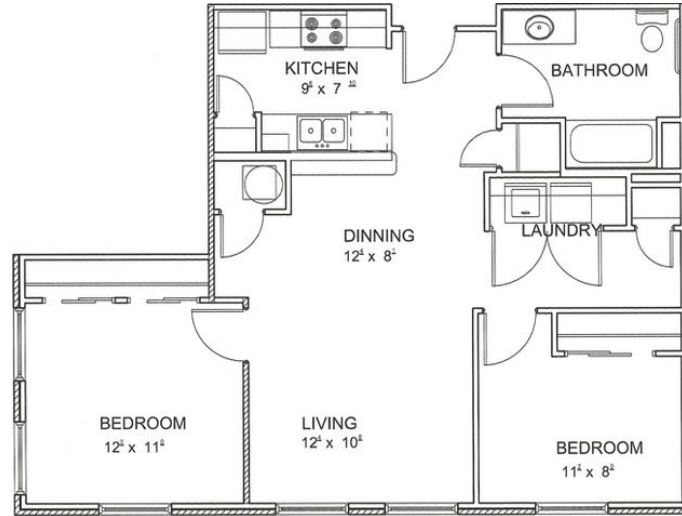

## TWO BEDROOM

2 BEDROOM

865 SQ. FT.

STARTING AT \$338

[WEXFORDONTHEPARK.COM](http://WEXFORDONTHEPARK.COM)

38 MILEY AVENUE  
INDIANAPOLIS, IN 46222

OFFICE HOURS | TUES & WED - 10AM TO 5PM

PLEASE NOTE THAT RENTAL RATES, AVAILABILITY, DEPOSITS AND SPECIALS ARE SUBJECT TO CHANGE WITHOUT NOTICE AND ARE BASED ON AVAILABILITY. LEASE TERMS VARY AND MINIMUM LEASE TERMS AND OCCUPANCY GUIDELINES MAY APPLY. CONTACT LEASING OFFICE FOR DETAILS.