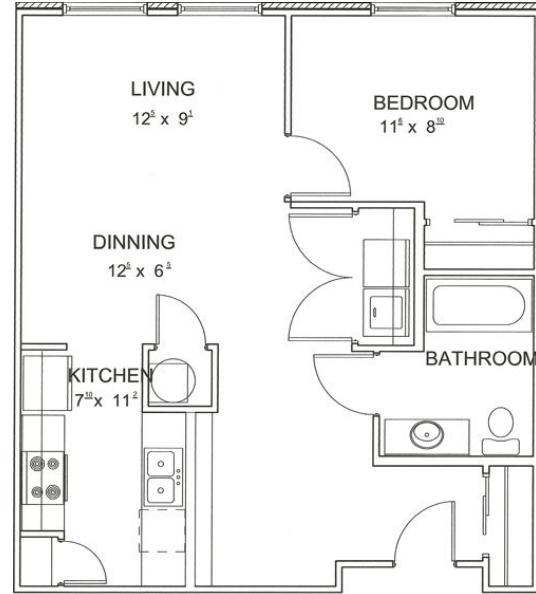

## ONE BEDROOM

1 BEDROOM  
680 SQ. FT.  
STARTING AT \$290

[WEXFORDONTHEPARK.COM](http://WEXFORDONTHEPARK.COM)

38 MILEY AVENUE  
INDIANAPOLIS, IN 46222

OFFICE HOURS | TUES & WED - 10AM TO 5PM

PLEASE NOTE THAT RENTAL RATES, AVAILABILITY, DEPOSITS AND SPECIALS ARE SUBJECT TO CHANGE WITHOUT NOTICE AND ARE BASED ON AVAILABILITY. LEASE TERMS VARY AND MINIMUM LEASE TERMS AND OCCUPANCY GUIDELINES MAY APPLY. CONTACT LEASING OFFICE FOR DETAILS.