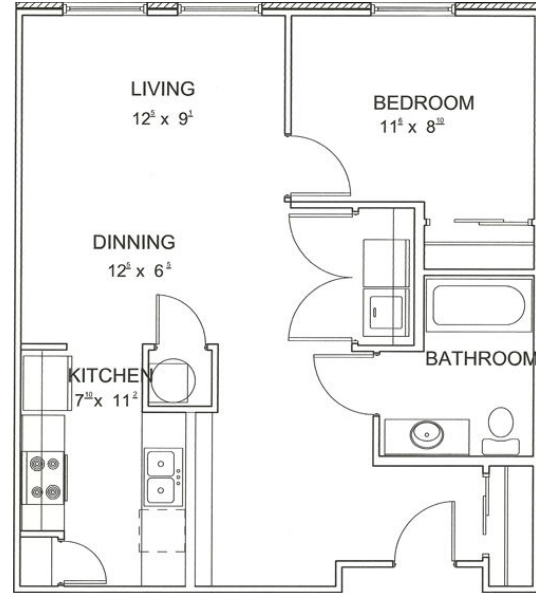

WEXFORD ON THE PARK

ONE BEDROOM

1 BEDROOM
680 SQ. FT.
STARTING AT \$290

WEXFORDONTHEPARK.COM

38 MILEY AVENUE
INDIANAPOLIS, IN 46222

OFFICE HOURS | TUES & WED - 10AM TO 5PM

PLEASE NOTE THAT RENTAL RATES, AVAILABILITY, DEPOSITS AND SPECIALS ARE SUBJECT TO CHANGE WITHOUT NOTICE AND ARE BASED ON AVAILABILITY. LEASE TERMS VARY AND MINIMUM LEASE TERMS AND OCCUPANCY GUIDELINES MAY APPLY. CONTACT LEASING OFFICE FOR DETAILS.