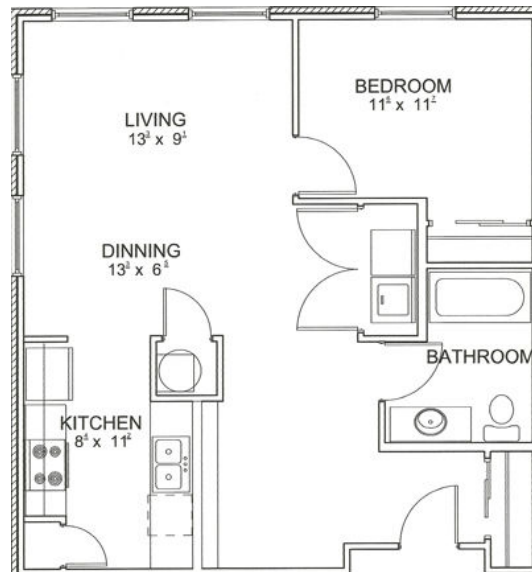

WEXFORD ON THE PARK

ONE BEDROOM II

1 BEDROOM

703 SQ. FT.

STARTING AT \$290

WEXFORDONTHEPARK.COM

38 MILEY AVENUE
INDIANAPOLIS, IN 46222

OFFICE HOURS | TUES & WED - 10AM TO 5PM