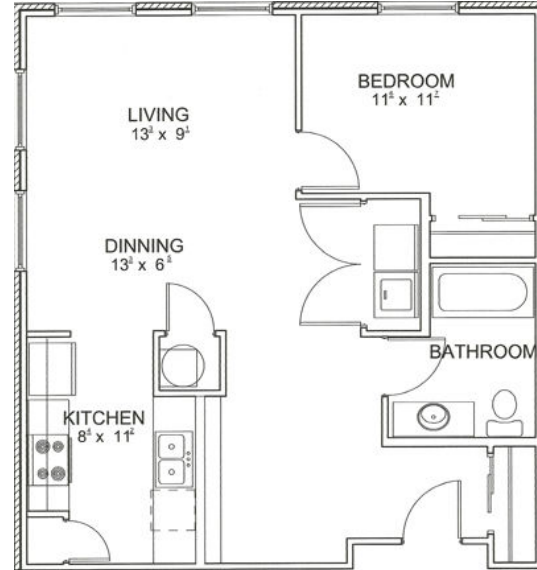

## ONE BEDROOM II

1 BEDROOM  
703 SQ. FT.  
STARTING AT \$290

[WEXFORDONTHEPARK.COM](http://WEXFORDONTHEPARK.COM)

38 MILEY AVENUE  
INDIANAPOLIS, IN 46222

OFFICE HOURS | TUES & WED - 10AM TO 5PM

PLEASE NOTE THAT RENTAL RATES, AVAILABILITY, DEPOSITS AND SPECIALS ARE SUBJECT TO CHANGE WITHOUT NOTICE AND ARE BASED ON AVAILABILITY. LEASE TERMS VARY AND MINIMUM LEASE TERMS AND OCCUPANCY GUIDELINES MAY APPLY. CONTACT LEASING OFFICE FOR DETAILS.